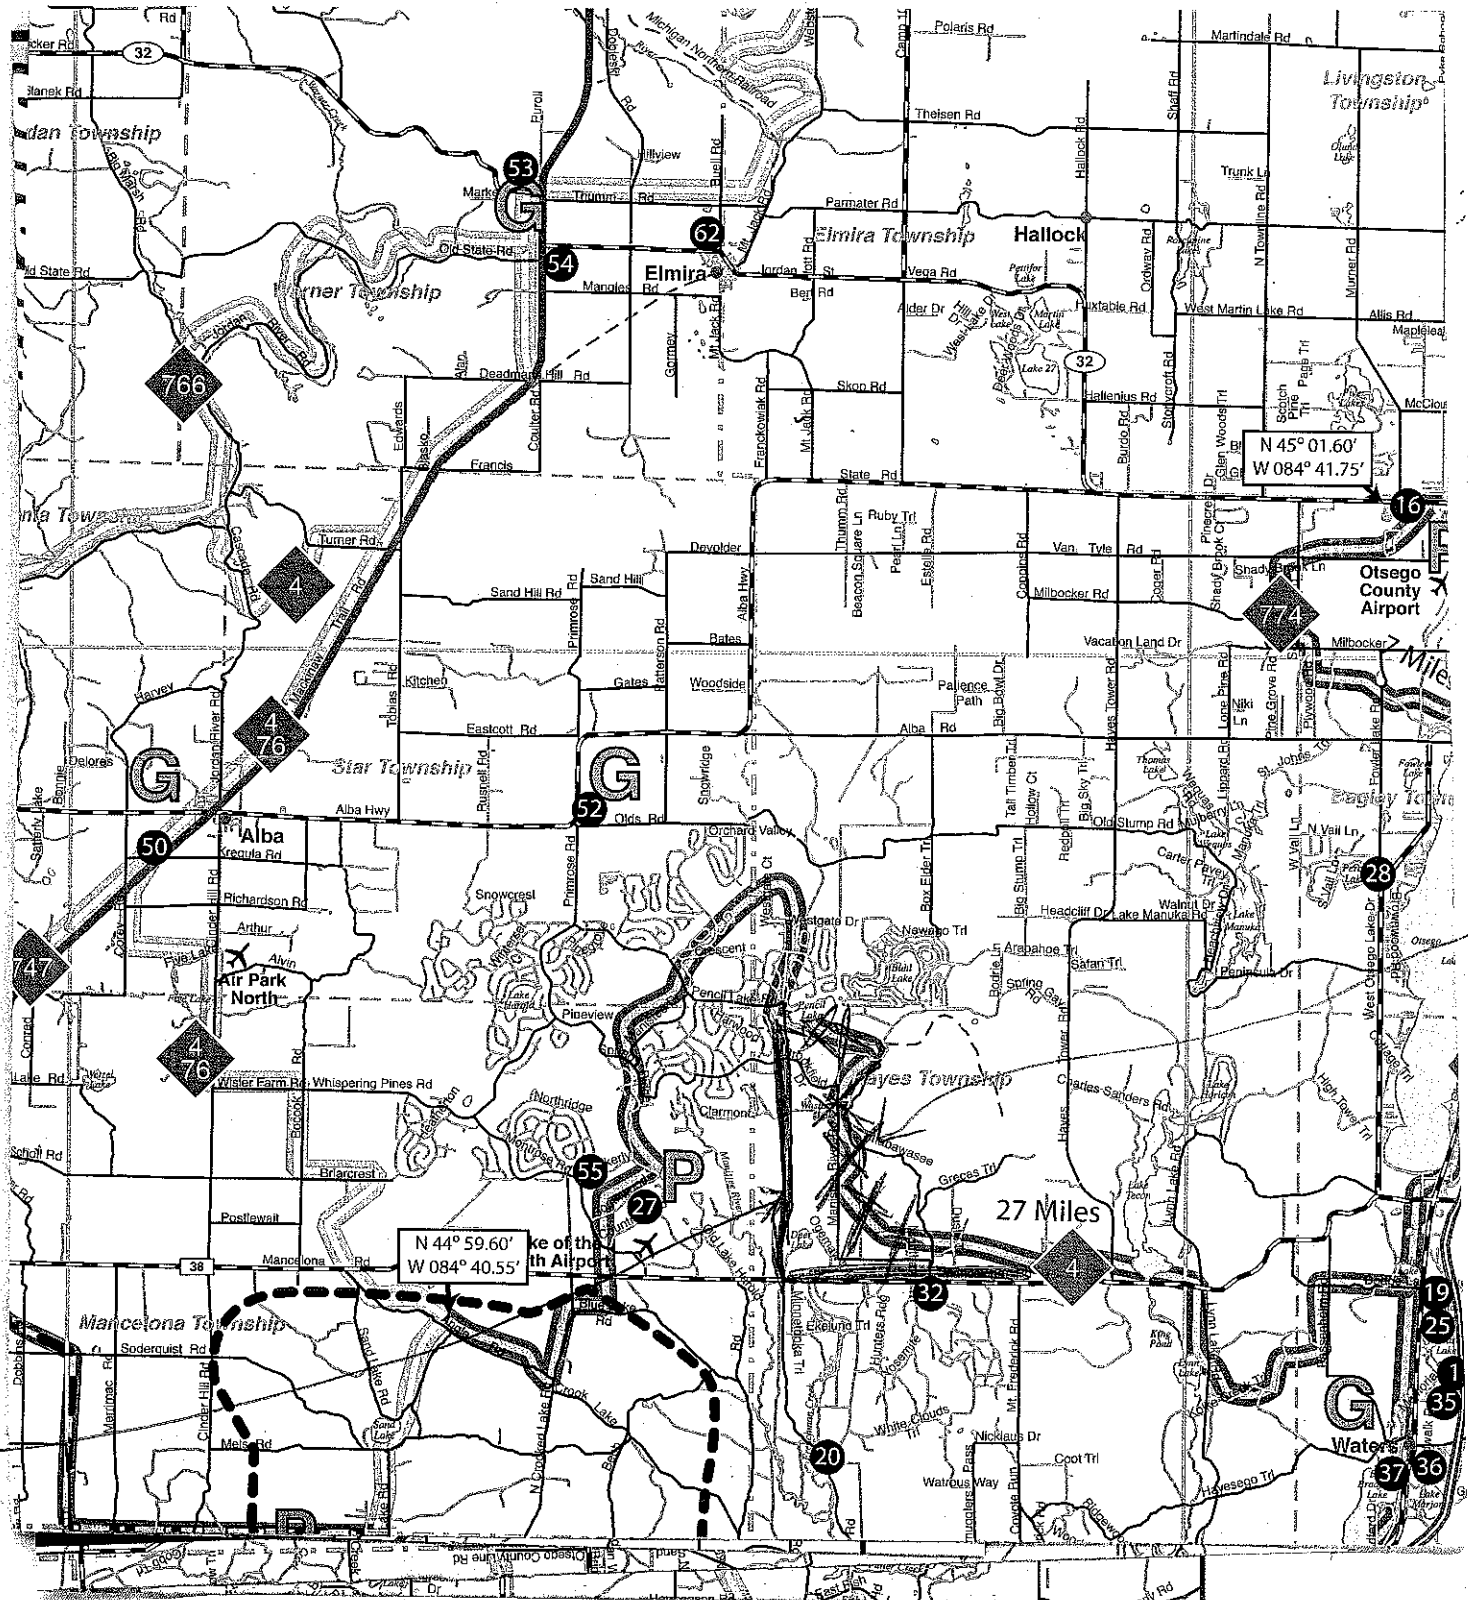

Ride North
 side of C-38
 about 1/2 miles
 to Manistee
 River Road
 to the North.
 Has been
 re signed
 New North
 Route

X=cut

27 Miles