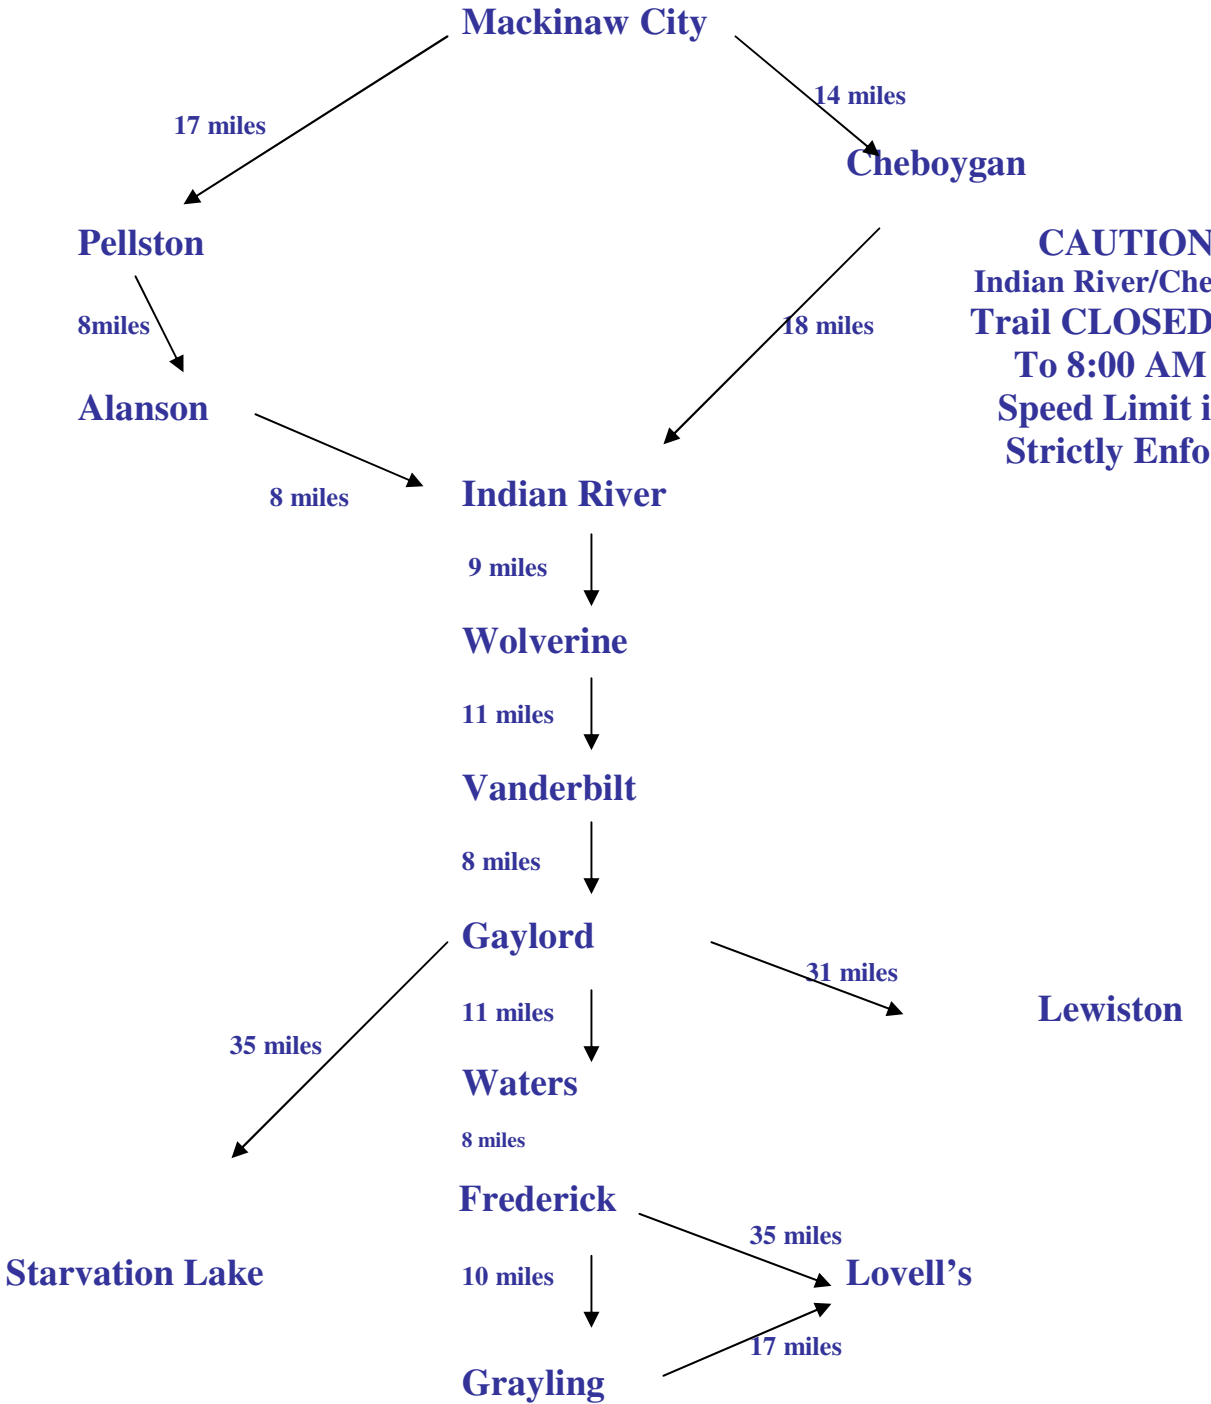

Gaylord Area Snowmobile Trails Council

Area Trail Mileages

Note: Groomer warnings Transmitted on 900 MHz.

Gaylord to Mackinaw City 58 miles
Gaylord to Cheboygan 44 miles
Gaylord to Indian River 28 miles

CAUTION:
Indian River/Cheboygan
Trail CLOSED midnight
To 8:00 AM
Speed Limit is 35,
Strictly Enforced